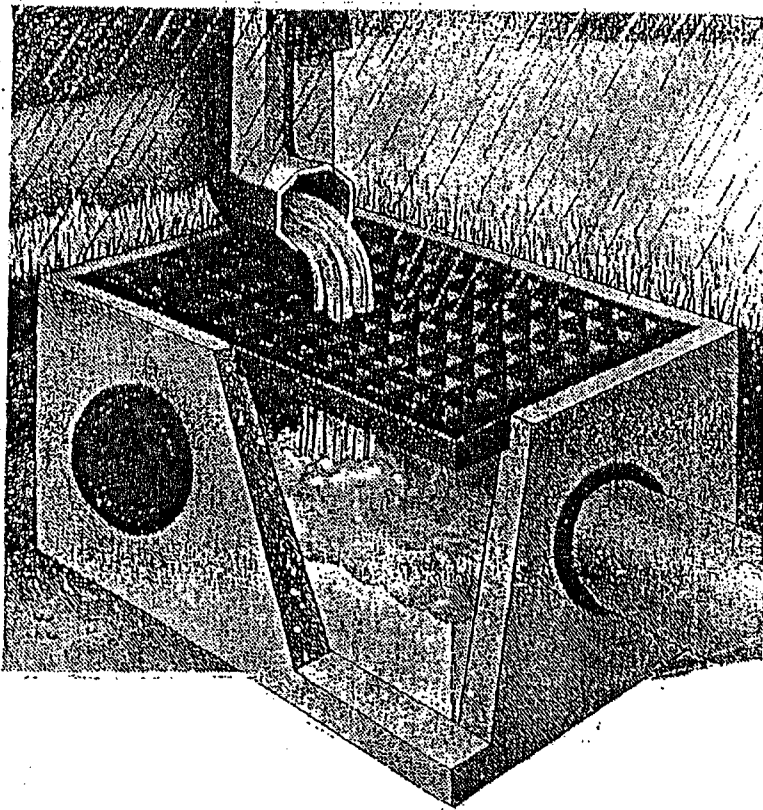

HILL COUNTRY
CONCRETE PRODUCTS, INC.

PO Box 357
Kyle, Texas 78640
512.268.9711
Austin Line 512.476.5838
800.926.9137
Fax 512.268.0215
hillcountryconcrete.com

"R A I N D R A I N"
ECONOMICAL**VERSATILE**DURABLE
COMPLETE WITH GRATE
LIGHT WEIGHT
MULTIPLE INLETS/OUTLETS

DIMENSIONS: L-15½ W-11 H-10½ (INCHES)
WEIGHT: UNDER 50 LBS.

Quality you can build on since 1978