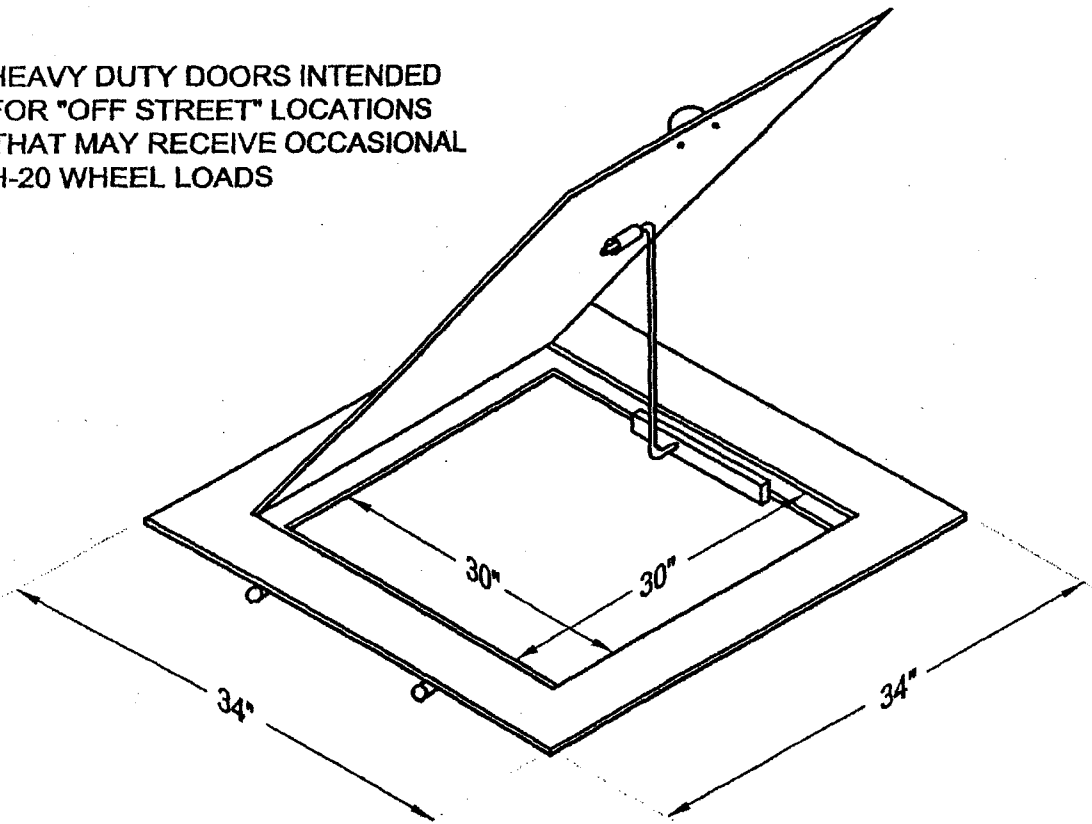

## 30 X 30 DOOR

DESIGNED FOR METER AND UTILITY VAULTS  
DROP HANDLE  
SELF LOCKING SAFETY STAND  
1/4 IN. FLOOR PLATE LID  
PEDESTRIAN LOADING STANDARD  
TRAFFIC DUTY OPTIONAL  
ZRC GALVANIZED

HEAVY DUTY DOORS INTENDED  
FOR "OFF STREET" LOCATIONS  
THAT MAY RECEIVE OCCASIONAL  
H-20 WHEEL LOADS